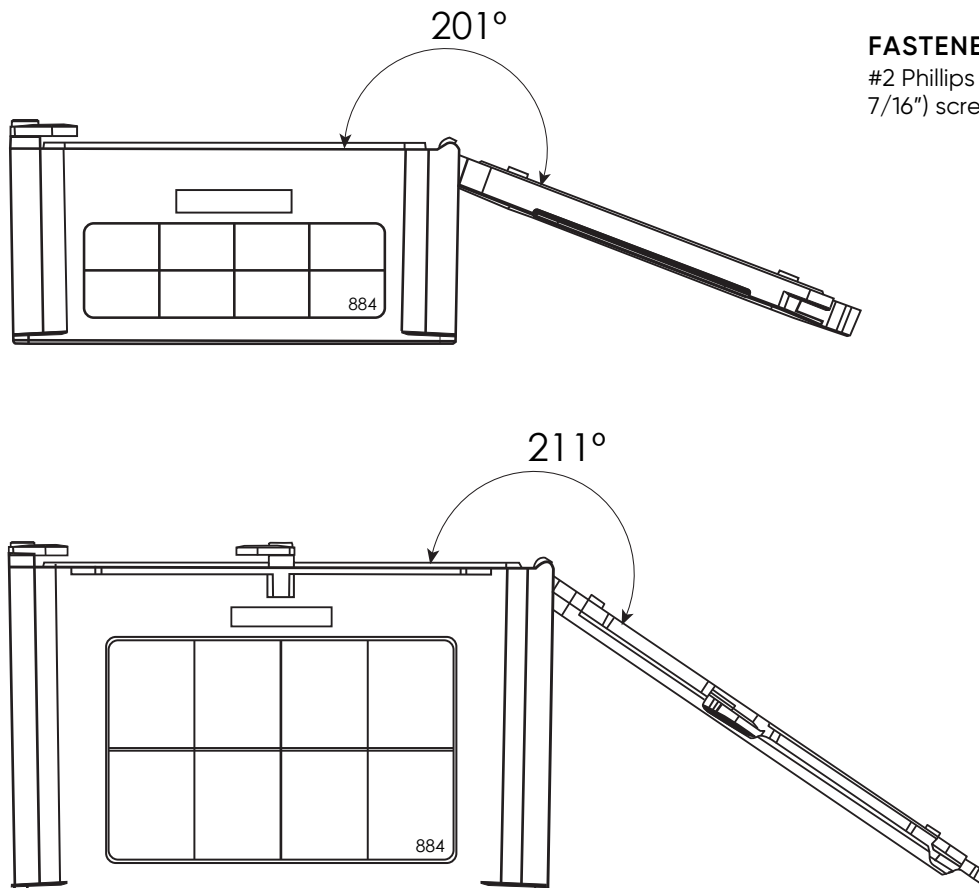

Scepter JBox Hinged Cover

Junction boxes and enclosures form an integral part of a circuit protection system and are constructed to provide a degree of protection to personnel against incidental contact with the enclosed equipment and to provide a degree of protection to the enclosed equipment against specified environmental conditions. JBXH boxes are molded of PVC, are entirely non-metallic and provide NEMA Type 1, 2, 3R, 4, 4X, 12, 13 protection.

APPLICATION / USE

JBXH junction boxes are designed and approved for use in indoor/outdoor, industrial, MRO and OEM applications for the accessibility and installation of wire and cable in continuous lengths and to enclose joints and splices. JBXH hinged cover junction boxes can also be used to enclose electrical equipment in non-hazardous locations. The use of a hinged cover box allows for easy access to installed components and protects the contents from the environment.

MATERIAL

PVC proprietary gasket 8" - 12"
Neoprene gasket 14" - 16"

STANDARDS

UL 50/50E, CSA 94.1/94.2, 
CSA C22.2 No.85, CSA C22.2 No.40

FLAMABILITY RATING

UL 94V-0

OUTDOOR SUITABILITY

UL 746C